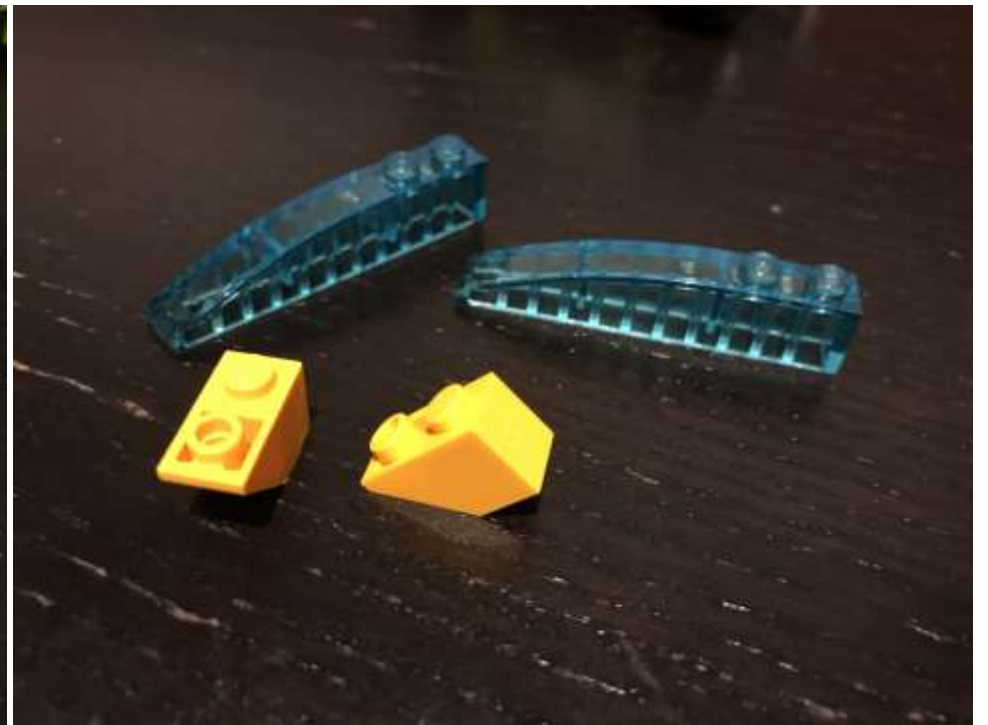

The Quade Racer

WeDo 2.0 Edition

Designed & Created by: Quade Hanks (Dec. 2017)

Top navigation bar: Home, Language, Settings, Camera, Document, Help, Bluetooth (LEGO Technic icon).

Main sequence:

- Yellow play button
- Red music note icon (21)
- Red music note icon (0)
- Red music note icon (21)
- Red music note icon (0)
- Red music note icon (21)
- Red music note icon (0)
- Red music note icon (22)
- Green CD/DVD icon (5)

Right side: Stop button (red square on yellow background).

Bottom navigation bar:

- White robot icon
- Hourglass icon
- White robot icon with X
- White robot icon with refresh
- White robot icon with refresh
- White robot icon with CD/DVD
- Red music note icon
- Red social media icon
- Red social media icon (123)
- Signal strength icon
- Microphone icon (7)

Block Index	Block Color	Icon	Value
1	Red	Music Note	0
2	Red	Music Note	22
3	Green	Image Upload	5
4	Green	Rotate	
5	Green	Wipe	10
6	Red	Music Note	5
7	Green	Hourglass	0.5
8	Green	Image Upload	9
9	Red	Twitter	3
10	Red	Music Note	12
11	Green	Wipe	

Additional interface elements include a top toolbar with icons for home, language, settings, camera, and help; a top-right corner with a blue button featuring a white robot head and a Bluetooth symbol; a bottom-right corner with a yellow button featuring a red square; and a bottom toolbar with icons for wipe, hourglass, wipe, rotate, rotate, image upload, music note, Twitter, a blue box with '123', a signal strength indicator, and a microphone icon with the number '6'.