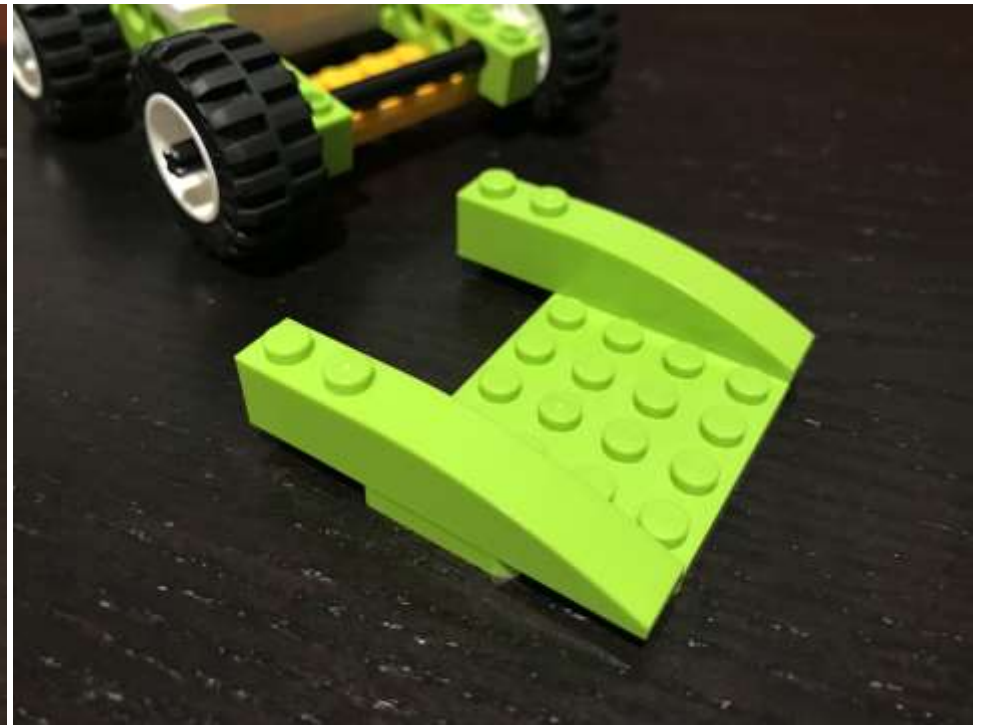

The Quade Racer

WeDo 2.0 Edition

Designed & Created by: Quade Hanks (Dec. 2017)

Top navigation bar: Home, Language, Settings, Camera, Document, Help, Bluetooth (LEGO Technic icon).

Main sequence:

- Yellow play button
- Red music note icon (21)
- Red music note icon (0)
- Red music note icon (21)
- Red music note icon (0)
- Red music note icon (21)
- Red music note icon (0)
- Red music note icon (22)
- Green CD/DVD icon (5)

Right side: Stop button (red square on yellow background).

Bottom navigation bar:

- White robot icon
- Hourglass icon
- White robot icon with X
- White robot icon with refresh
- White robot icon with refresh
- White robot icon with CD/DVD
- Red music note icon
- Red social media icon
- Red social media icon (123)
- Signal strength icon
- Microphone icon (7)

Block Index	Block Color	Icon	Value
1	Red	Music Note	0
2	Red	Music Note	22
3	Green	Image Upload	5
4	Green	Rotate	
5	Green	Wipe	10
6	Red	Music Note	5
7	Green	Hourglass	0.5
8	Green	Image Upload	9
9	Red	Twitter	3
10	Red	Music Note	12
11	Green	Wipe	

Additional interface elements include a top toolbar with icons for home, language, settings, camera, and help; a top-right corner with a blue button featuring a white robot head and a Bluetooth symbol; a bottom-right corner with a yellow button featuring a red square; and a bottom toolbar with icons for wipe, hourglass, wipe, rotate, rotate, image upload, music note, Twitter, a blue box with '123', a signal strength indicator, and a microphone icon with the number '6'.