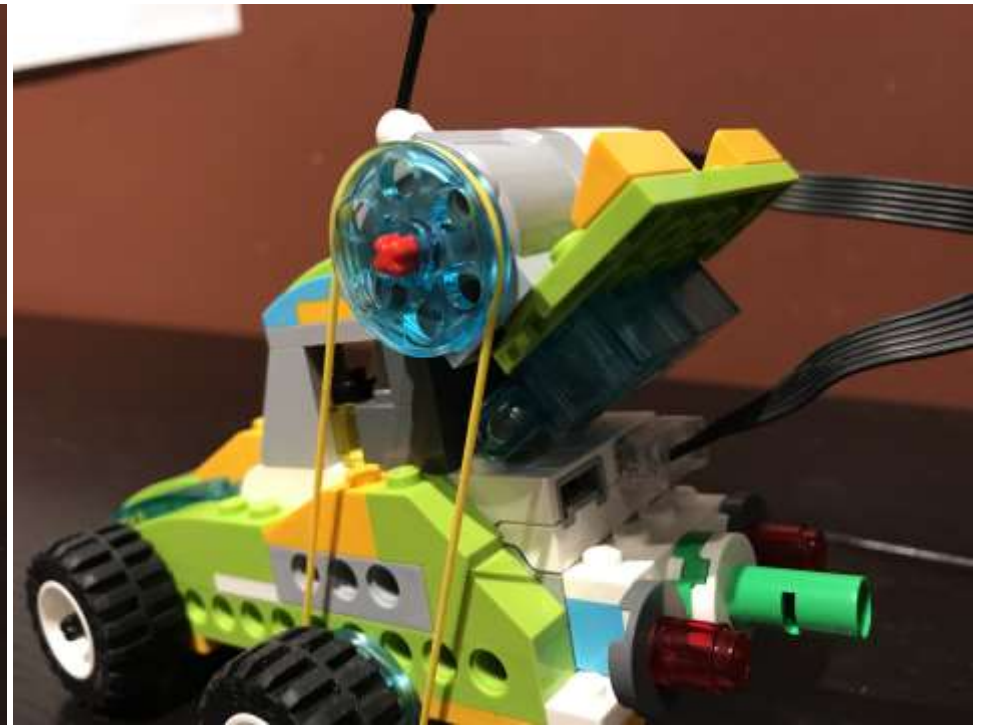

The Quade Racer

WeDo 2.0 Edition

Designed & Created by: Quade Hanks (Dec. 2017)

Top navigation bar: Home, Language, Settings, Camera, Document, Help, Bluetooth (LEGO Technic icon).

Main sequence:

- Yellow play button
- Red music note icon (21)
- Red music note icon (0)
- Red music note icon (21)
- Red music note icon (0)
- Red music note icon (21)
- Red music note icon (0)
- Red music note icon (22)
- Green CD/DVD icon (5)

Right side: Stop button (red square on yellow background).

Bottom navigation bar:

- White robot icon
- Hourglass icon
- White robot icon with X
- White robot icon with refresh
- White robot icon with refresh
- White robot icon with CD/DVD
- Red music note icon
- Red social media icon
- Red social media icon (123)
- Signal strength icon
- Microphone icon (7)

The image shows a sequence of 11 blocks in a programming environment. The blocks are arranged in a single row and are color-coded: red for music and blue for social media, green for actions and effects. Each block has a numerical value below it.

Additional interface elements include a top toolbar with icons for home, language, settings, camera, and help; a top-right corner with a blue button featuring a white robot head and a Bluetooth symbol; a bottom-right corner with a yellow button featuring a red square; and a bottom toolbar with icons for wipe, hourglass, wipe, rotate, rotate, image upload, music note, Twitter, a blue box with '123', a signal strength indicator, and a microphone icon with the number '6'.