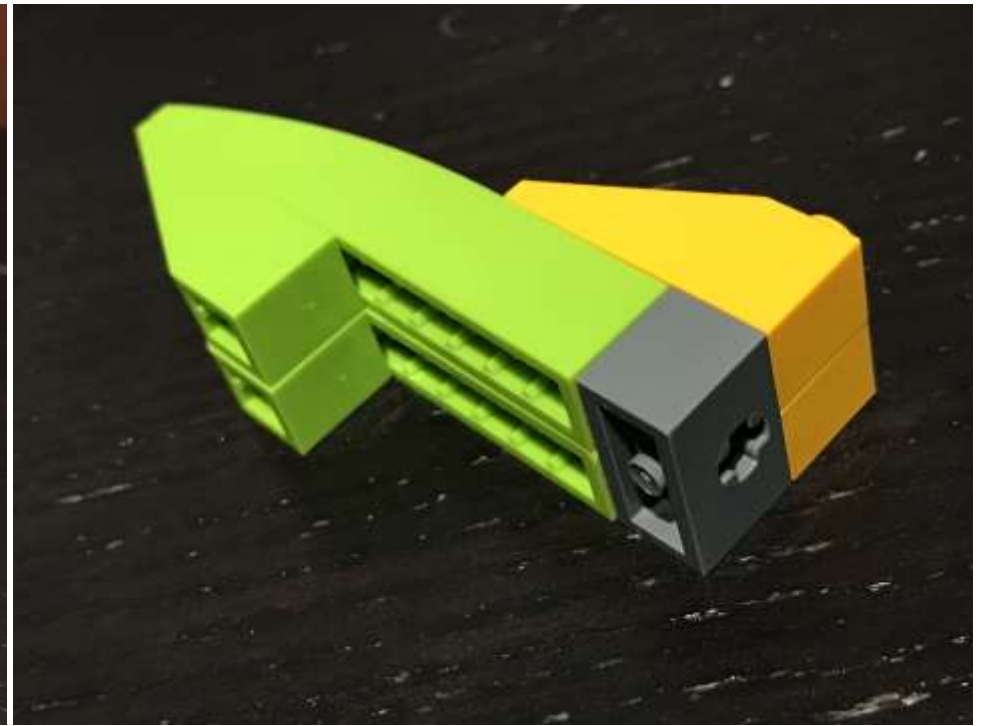

The Quade Racer

WeDo 2.0 Edition

Designed & Created by: Quade Hanks (Dec. 2017)

Top navigation bar: Home, Language, Settings, Camera, Document, Help, Bluetooth (LEGO Technic icon).

Main sequence:

- Yellow play button
- Red music note icon (21)
- Red music note icon (0)
- Red music note icon (21)
- Red music note icon (0)
- Red music note icon (21)
- Red music note icon (0)
- Red music note icon (22)
- Green CD/DVD icon (5)

Right side: Stop button (red square on yellow background).

Bottom navigation bar:

- White robot icon
- Hourglass icon
- White robot icon with X
- White robot icon with refresh
- White robot icon with refresh
- White robot icon with CD/DVD
- Red music note icon
- Red social media icon
- Red social media icon (123)
- Signal strength icon
- Microphone icon (7)

The image shows a sequence of 11 blocks in a programming environment. The blocks are arranged in a single row and are color-coded: red for music and blue for social media, green for actions and effects. Each block has a numerical value below it.

Additional interface elements include a top toolbar with icons for home, language, settings, camera, and help; a top-right corner with a blue button featuring a white robot head and a Bluetooth symbol; a bottom-right corner with a yellow button featuring a red square; and a bottom toolbar with icons for wipe, hourglass, wipe, rotate, rotate, image upload, music note, Twitter, a blue box with '123', a signal strength indicator, and a microphone icon with the number '6'.