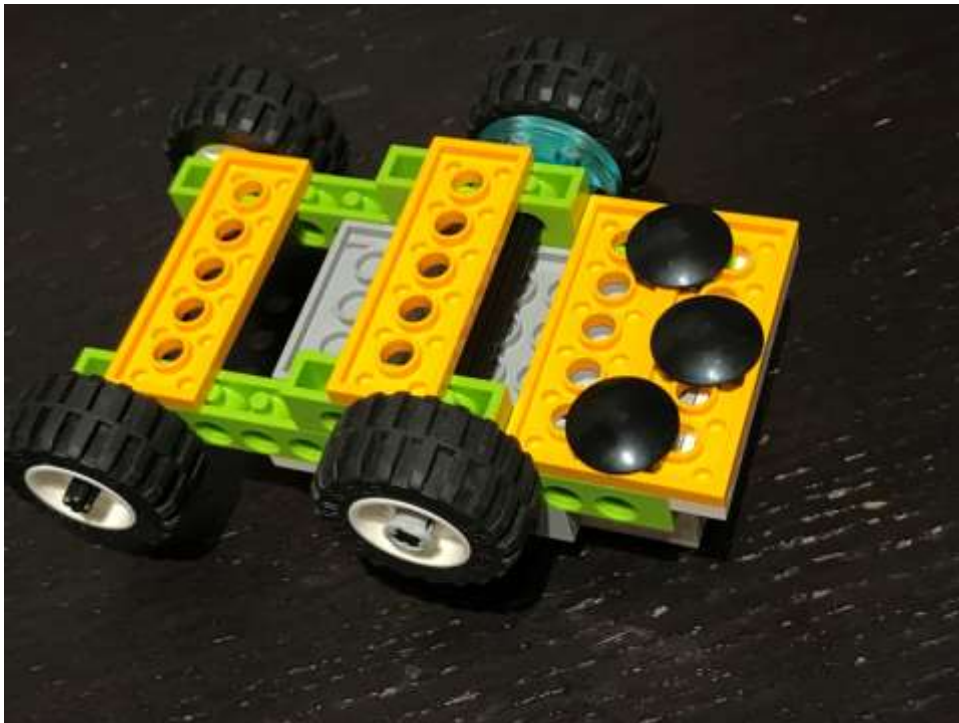

The Quade Racer

WeDo 2.0 Edition

Designed & Created by: Quade Hanks (Dec. 2017)

Top navigation bar: Home, Language, Settings, Camera, Document, Help, Bluetooth (LEGO Technic icon).

Main sequence:

- Yellow play button
- Red music note icon (21)
- Red music note icon (0)
- Red music note icon (21)
- Red music note icon (0)
- Red music note icon (21)
- Red music note icon (0)
- Red music note icon (22)
- Green CD/DVD icon (5)

Right side: Stop button (red square on yellow background).

Bottom navigation bar:

- White robot icon
- Hourglass icon
- White robot icon with X
- White robot icon with refresh
- White robot icon with refresh
- White robot icon with CD/DVD
- Red music note icon
- Red social media icon
- Red social media icon (123)
- Signal strength icon
- Microphone icon (7)

The image shows a sequence of 11 blocks in a programming environment. The blocks are arranged in a single row and are color-coded: red for music and blue for social media, green for actions and effects. Each block has a numerical value below it.

Additional interface elements include a top toolbar with icons for home, language, settings, camera, and help; a top-right corner with a blue button featuring a white robot head and a Bluetooth symbol; a bottom-right corner with a yellow button featuring a red square; and a bottom toolbar with icons for wipe, hourglass, wipe, rotate, rotate, image upload, music note, Twitter, a blue box with '123', a signal strength indicator, and a microphone icon with the number '6'.