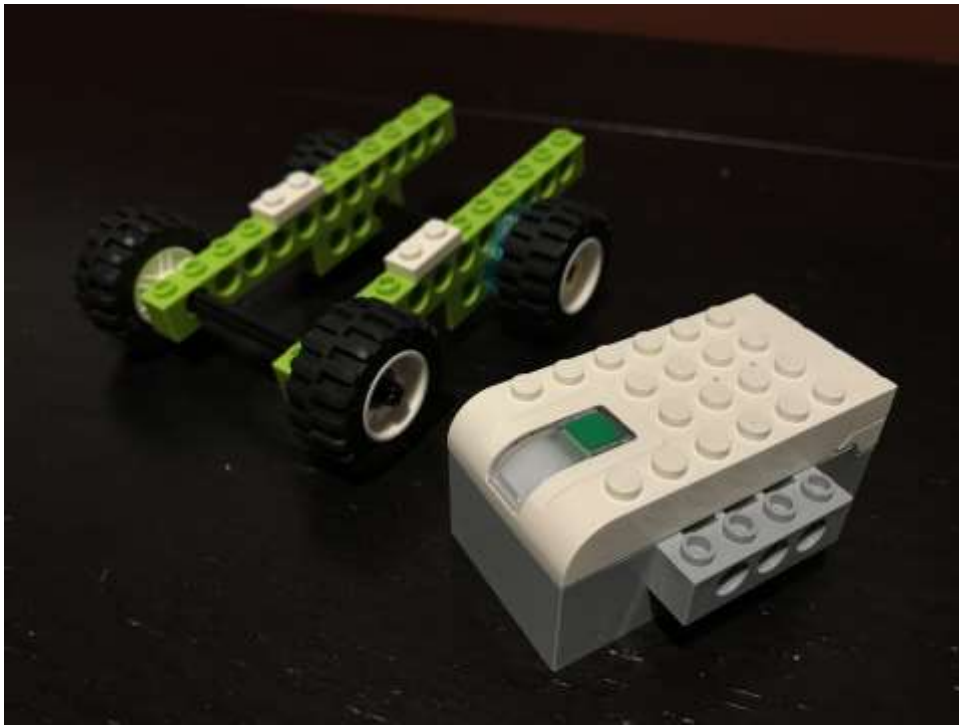

The Quade Racer

WeDo 2.0 Edition

Designed & Created by: Quade Hanks (Dec. 2017)

Top navigation bar: Home, Language, Settings, Camera, Document, Help, Bluetooth (LEGO Technic icon).

Main sequence:

- Yellow play button
- Red music note icon (21)
- Red music note icon (0)
- Red music note icon (21)
- Red music note icon (0)
- Red music note icon (21)
- Red music note icon (0)
- Red music note icon (22)
- Green CD/DVD icon (5)

Right side: Stop button (red square on yellow background).

Bottom navigation bar:

- White robot icon
- Hourglass icon
- White robot icon with X
- White robot icon with refresh
- White robot icon with refresh
- White robot icon with CD/DVD
- Red music note icon
- Red social media icon
- Red social media icon (123)
- Signal strength icon
- Microphone icon (7)

Block Index	Block Color	Icon	Value
1	Red	Music Note	0
2	Red	Music Note	22
3	Green	Image Upload	5
4	Green	Rotate	
5	Green	Wipe	10
6	Red	Music Note	5
7	Green	Hourglass	0.5
8	Green	Image Upload	9
9	Red	Twitter	3
10	Red	Music Note	12
11	Green	Wipe	

Additional interface elements include a top toolbar with icons for home, language, settings, camera, and help; a top-right corner with a blue button featuring a white robot head and a Bluetooth symbol; a bottom-right corner with a yellow button featuring a red square; and a bottom toolbar with icons for wipe, hourglass, wipe, rotate, rotate, image upload, music note, Twitter, a blue box with '123', a signal strength indicator, and a microphone icon with the number '6'.