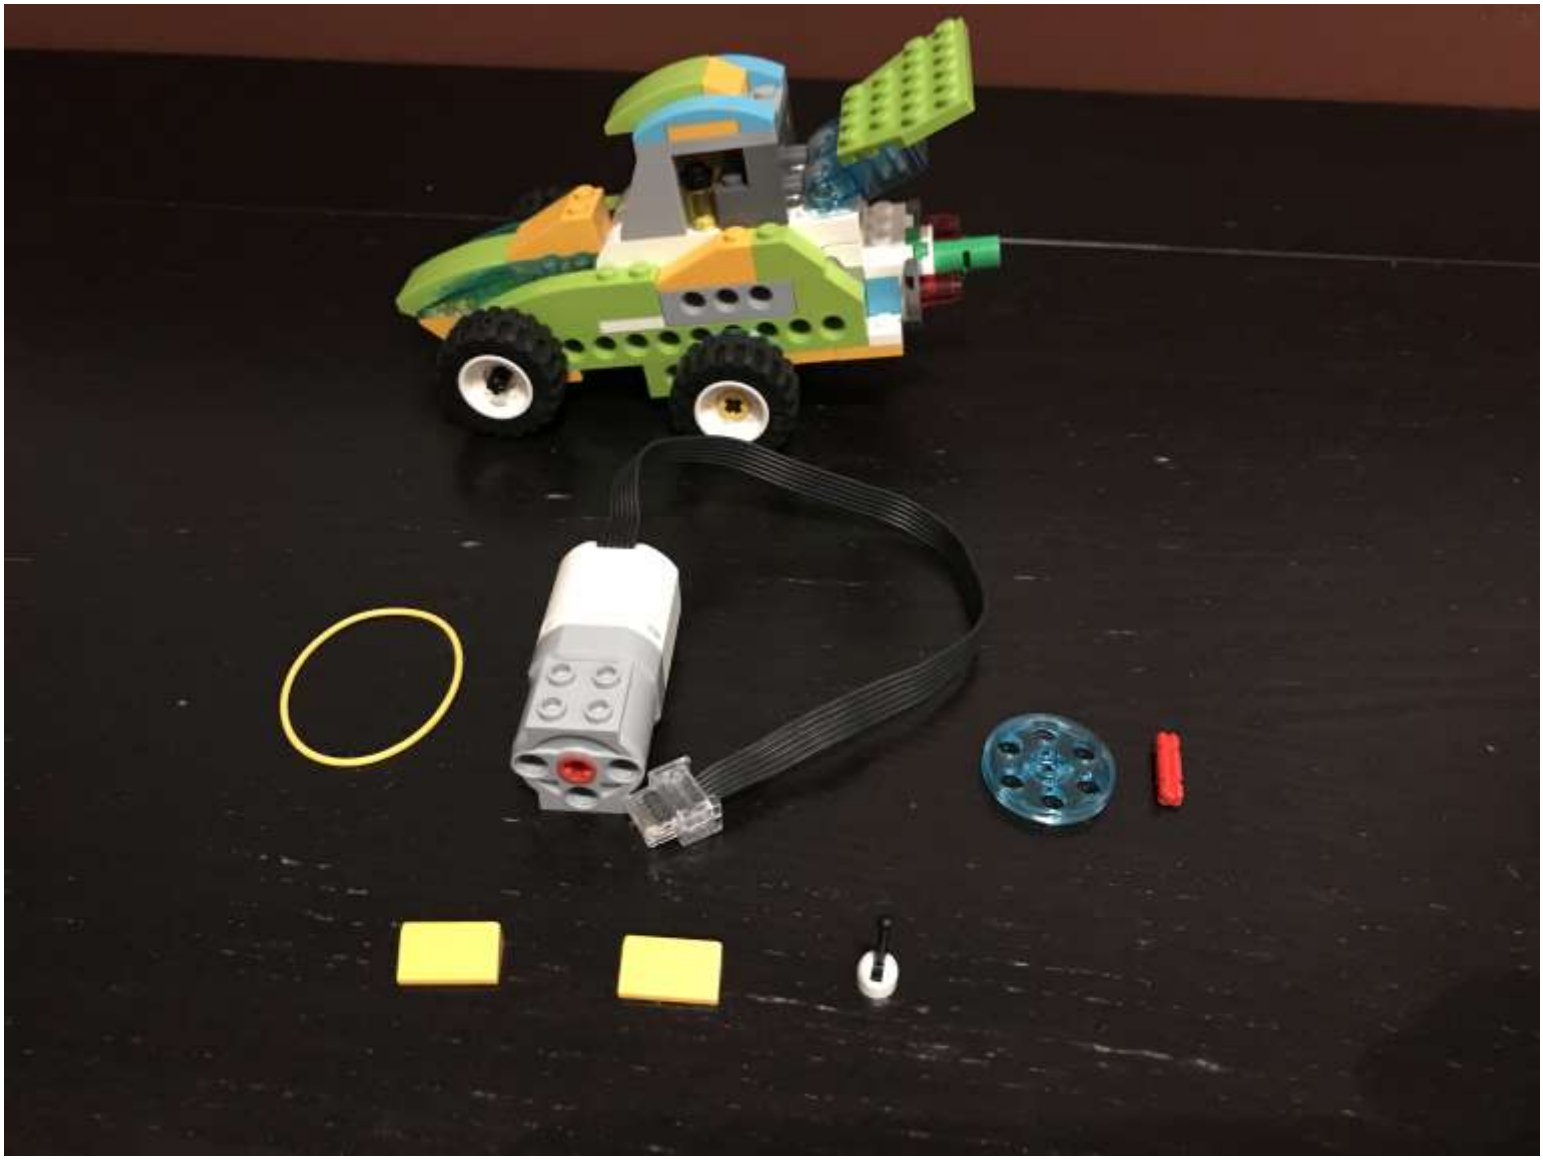

The Quade Racer

WeDo 2.0 Edition

Designed & Created by: Quade Hanks (Dec. 2017)

Top navigation bar: Home, Language, Settings, Camera, Document, Help, Bluetooth (LEGO Technic icon).

Main sequence:

- Yellow play button
- Red music note icon (21)
- Red music note icon (0)
- Red music note icon (21)
- Red music note icon (0)
- Red music note icon (21)
- Red music note icon (0)
- Red music note icon (22)
- Green CD/DVD icon (5)

Right side: Stop button (red square on yellow background).

Bottom navigation bar:

- White robot icon
- Hourglass icon
- White robot icon with X
- White robot icon with refresh
- White robot icon with refresh
- White robot icon with CD/DVD
- Red music note icon
- Red social media icon
- Red social media icon (123)
- Signal strength icon
- Microphone icon (7)

The image shows a sequence of 11 blocks in a programming environment. The blocks are arranged in a single row and are color-coded: red for music and blue for social media, green for actions and effects. Each block has a numerical value below it.

Additional interface elements include a top toolbar with icons for home, language, settings, camera, and help; a top-right corner with a blue button featuring a white robot head and a Bluetooth symbol; a bottom-right corner with a yellow button featuring a red square; and a bottom toolbar with icons for wipe, hourglass, wipe, rotate, rotate, image upload, music note, Twitter, a blue box with '123', a signal strength indicator, and a microphone icon with the number '6'.