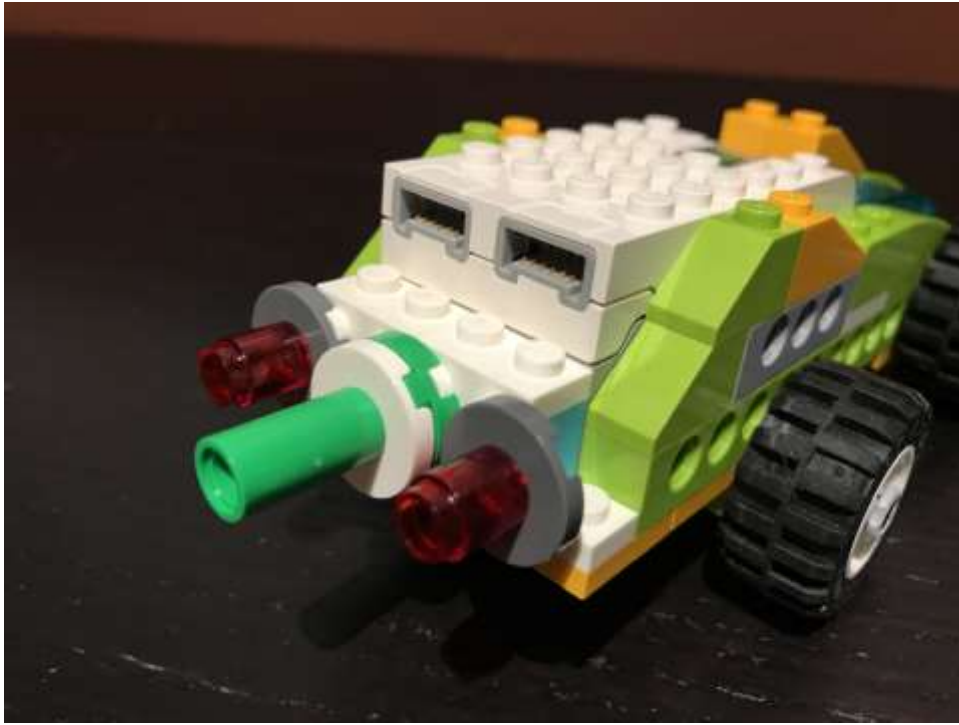

The Quade Racer

WeDo 2.0 Edition

Designed & Created by: Quade Hanks (Dec. 2017)

Top navigation bar: Home, Language, Settings, Camera, Document, Help, Bluetooth (LEGO Technic icon).

Main sequence:

- Yellow play button
- Red music note icon (21)
- Red music note icon (0)
- Red music note icon (21)
- Red music note icon (0)
- Red music note icon (21)
- Red music note icon (0)
- Red music note icon (22)
- Green CD/DVD icon (5)

Right side: Stop button (red square on yellow background).

Bottom navigation bar:

- White robot icon
- Hourglass icon
- White robot icon with X
- White robot icon with refresh
- White robot icon with refresh
- White robot icon with CD/DVD
- Red music note icon
- Red social media icon
- Red social media icon (123)
- Signal strength icon
- Microphone icon (7)

Additional interface elements include a top toolbar with icons for home, language, settings, camera, and help; a top-right corner with a blue button featuring a white robot head and a Bluetooth symbol; a bottom-right corner with a yellow button featuring a red square; and a bottom toolbar with icons for wipe, hourglass, wipe, rotate, rotate, image upload, music note, Twitter, a blue box with '123', a signal strength indicator, and a microphone icon with the number '6'.