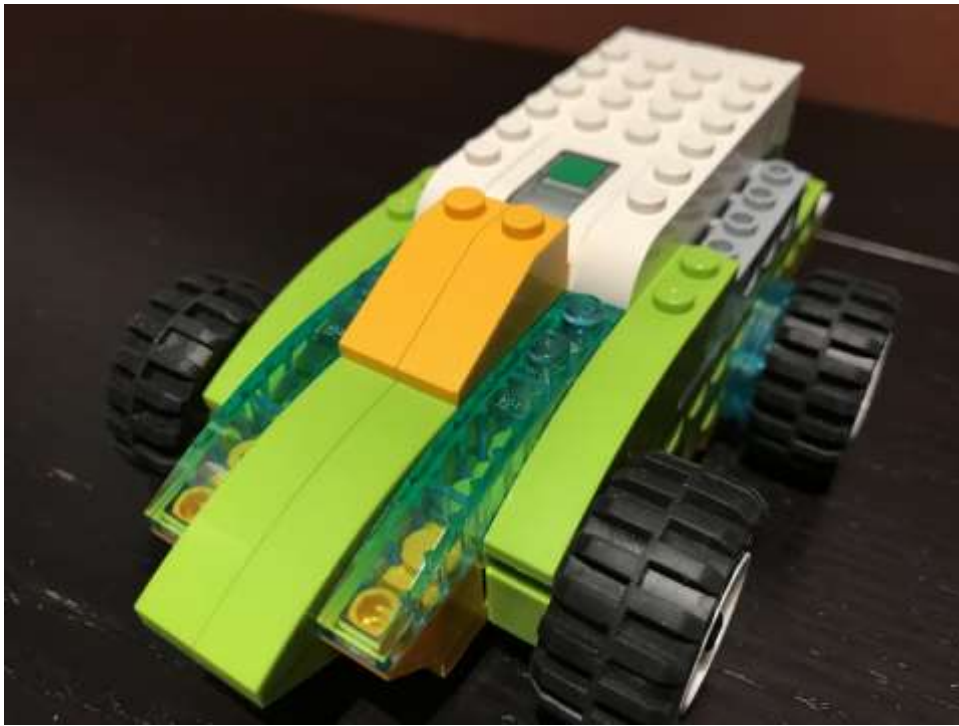

The Quade Racer

WeDo 2.0 Edition

Designed & Created by: Quade Hanks (Dec. 2017)

Top navigation bar: Home, Language, Settings, Camera, Document, Help, Bluetooth (LEGO Technic icon).

Main sequence:

- Yellow play button
- Red music note icon (21)
- Red music note icon (0)
- Red music note icon (21)
- Red music note icon (0)
- Red music note icon (21)
- Red music note icon (0)
- Red music note icon (22)
- Green CD/DVD icon (5)

Right side: Stop button (red square on yellow background).

Bottom navigation bar:

- White robot icon
- Hourglass icon
- White robot icon with X
- White robot icon with refresh
- White robot icon with refresh
- White robot icon with CD/DVD
- Red music note icon
- Red social media icon
- Red social media icon (123)
- Signal strength icon
- Microphone icon (7)

Block Index	Block Color	Icon	Value
1	Red	Music Note	0
2	Red	Music Note	22
3	Green	Image Upload	5
4	Green	Rotate	
5	Green	Wipe	10
6	Red	Music Note	5
7	Green	Hourglass	0.5
8	Green	Image Upload	9
9	Red	Twitter	3
10	Red	Music Note	12
11	Green	Wipe	

Additional interface elements include a top toolbar with icons for home, language, settings, camera, and help; a top-right corner with a blue button featuring a white robot head and a Bluetooth symbol; a bottom-right corner with a yellow button featuring a red square; and a bottom toolbar with icons for wipe, hourglass, wipe, rotate, rotate, image upload, music note, Twitter, a blue box with '123', a signal strength indicator, and a microphone icon with the number '6'.