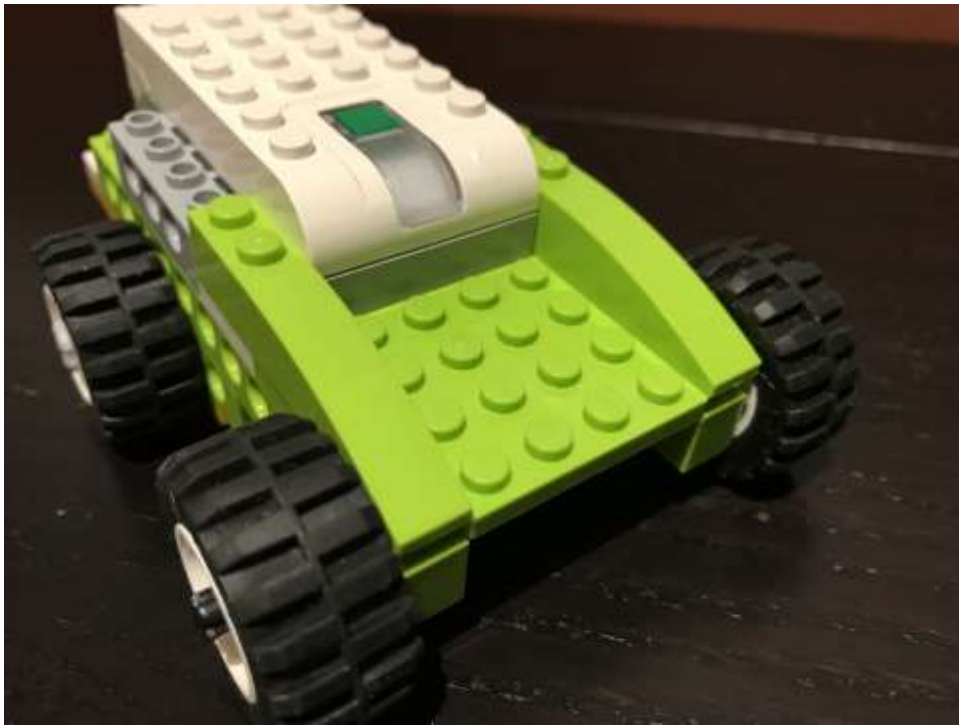

The Quade Racer

WeDo 2.0 Edition

Designed & Created by: Quade Hanks (Dec. 2017)

Top navigation bar: Home, Language, Settings, Camera, Document, Help, Bluetooth (LEGO Technic icon).

Main sequence:

- Yellow play button
- Red music note icon (21)
- Red music note icon (0)
- Red music note icon (21)
- Red music note icon (0)
- Red music note icon (21)
- Red music note icon (0)
- Red music note icon (22)
- Green CD/DVD icon (5)

Right side: Stop button (red square on yellow background).

Bottom navigation bar:

- White robot icon
- Hourglass icon
- White robot icon with X
- White robot icon with refresh
- White robot icon with refresh
- White robot icon with CD/DVD
- Red music note icon
- Red social media icon
- Red social media icon (123)
- Signal strength icon
- Microphone icon (7)

Additional interface elements include a top toolbar with icons for home, language, settings, camera, and help; a top-right corner with a blue button featuring a white robot head and a Bluetooth symbol; a bottom-right corner with a yellow button featuring a red square; and a bottom toolbar with icons for wipe, hourglass, wipe, rotate, rotate, image upload, music note, Twitter, a blue box with '123', a signal strength indicator, and a microphone icon with the number '6'.