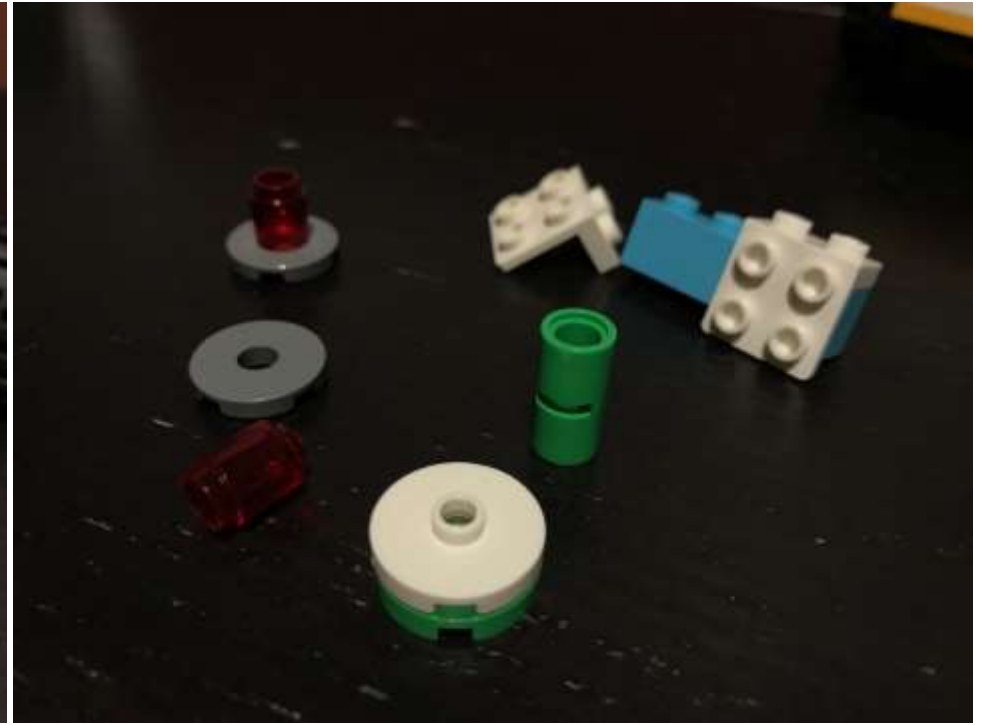

The Quade Racer

WeDo 2.0 Edition

Designed & Created by: Quade Hanks (Dec. 2017)

Top navigation bar: Home, Language, Settings, Camera, Document, Help, Bluetooth (LEGO Technic icon).

Main sequence:

- Yellow play button
- Red music note icon (21)
- Red music note icon (0)
- Red music note icon (21)
- Red music note icon (0)
- Red music note icon (21)
- Red music note icon (0)
- Red music note icon (22)
- Green CD/DVD icon (5)

Right side: Stop button (red square on yellow background).

Bottom navigation bar:

- White robot icon
- Hourglass icon
- White robot icon with X
- White robot icon with refresh
- White robot icon with refresh
- White robot icon with CD/DVD
- Red music note icon
- Red social media icon
- Red social media icon (123)
- Signal strength icon
- Microphone icon (7)

Block Index	Block Color	Icon	Value
1	Red	Music Note	0
2	Red	Music Note	22
3	Green	Image Upload	5
4	Green	Rotate	
5	Green	Wipe	10
6	Red	Music Note	5
7	Green	Hourglass	0.5
8	Green	Image Upload	9
9	Red	Twitter	3
10	Red	Music Note	12
11	Green	Wipe	

Additional interface elements include a top toolbar with icons for home, language, settings, camera, and help; a top-right corner with a blue button featuring a white robot head and a Bluetooth symbol; a bottom-right corner with a yellow button featuring a red square; and a bottom toolbar with icons for wipe, hourglass, wipe, rotate, rotate, image upload, music note, Twitter, a blue box with '123', a signal strength indicator, and a microphone icon with the number '6'.