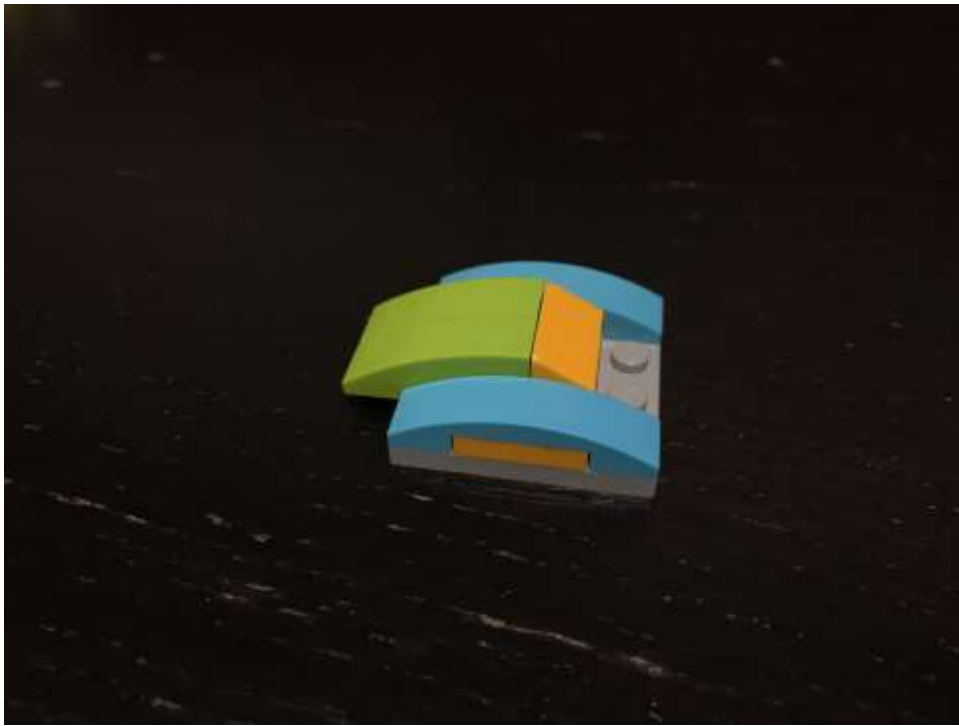

The Quade Racer

WeDo 2.0 Edition

Designed & Created by: Quade Hanks (Dec. 2017)

Top navigation bar: Home, Language, Settings, Camera, Document, Help, Bluetooth (LEGO Technic icon).

Main sequence:

- Yellow play button
- Red music note icon (21)
- Red music note icon (0)
- Red music note icon (21)
- Red music note icon (0)
- Red music note icon (21)
- Red music note icon (0)
- Red music note icon (22)
- Green CD/DVD icon (5)

Right side: Stop button (red square on yellow background).

Bottom navigation bar:

- White robot icon
- Hourglass icon
- White robot icon with X
- White robot icon with refresh
- White robot icon with refresh
- White robot icon with CD/DVD
- Red music note icon
- Red social media icon
- Red social media icon (123)
- Signal strength icon
- Microphone icon (7)

The image shows a sequence of 11 blocks in a programming environment. The blocks are arranged in a single row and are color-coded: red for music and blue for social media, green for actions and effects. Each block has a numerical value below it.

Additional interface elements include a top toolbar with icons for home, language, settings, camera, and help; a top-right corner with a blue button featuring a white robot head and a Bluetooth symbol; a bottom-right corner with a yellow button featuring a red square; and a bottom toolbar with icons for wipe, hourglass, wipe, rotate, rotate, image upload, music note, Twitter, a blue box with '123', a signal strength indicator, and a microphone icon with the number '6'.