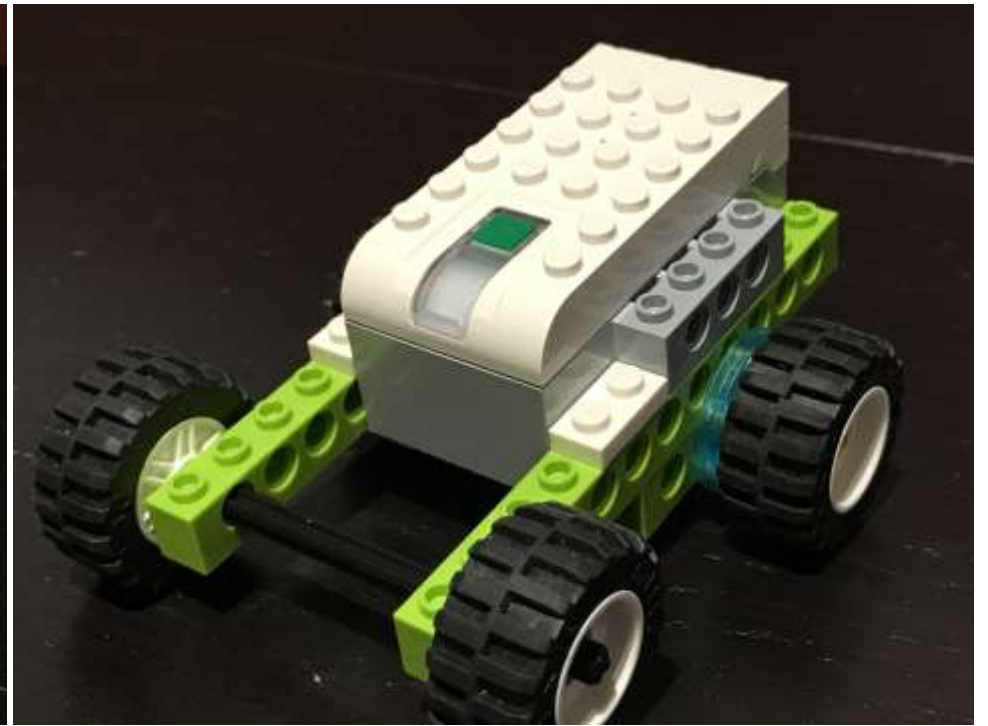

The Quade Racer

WeDo 2.0 Edition

Designed & Created by: Quade Hanks (Dec. 2017)

Top navigation bar: Home, Language, Settings, Camera, Document, Help, Bluetooth (LEGO Technic icon).

Main sequence:

- Yellow play button
- Red music note icon (21)
- Red music note icon (0)
- Red music note icon (21)
- Red music note icon (0)
- Red music note icon (21)
- Red music note icon (0)
- Red music note icon (22)
- Green CD/DVD icon (5)

Right side: Stop button (red square on yellow background).

Bottom navigation bar:

- White robot icon
- Hourglass icon
- White robot icon with X
- White robot icon with refresh
- White robot icon with refresh
- White robot icon with CD/DVD
- Red music note icon
- Red social media icon
- Red social media icon (123)
- Signal strength icon
- Microphone icon (7)

The image shows a sequence of 11 blocks in a programming environment. The blocks are arranged in a single row and are color-coded: red for music and blue for social media, green for actions and effects. Each block has a numerical value below it.

Additional interface elements include a top toolbar with icons for home, language, settings, camera, and help; a top-right corner with a blue button featuring a white robot head and a Bluetooth symbol; a bottom-right corner with a yellow button featuring a red square; and a bottom toolbar with icons for wipe, hourglass, wipe, rotate, rotate, image upload, music note, Twitter, a blue box with '123', a signal strength indicator, and a microphone icon with the number '6'.