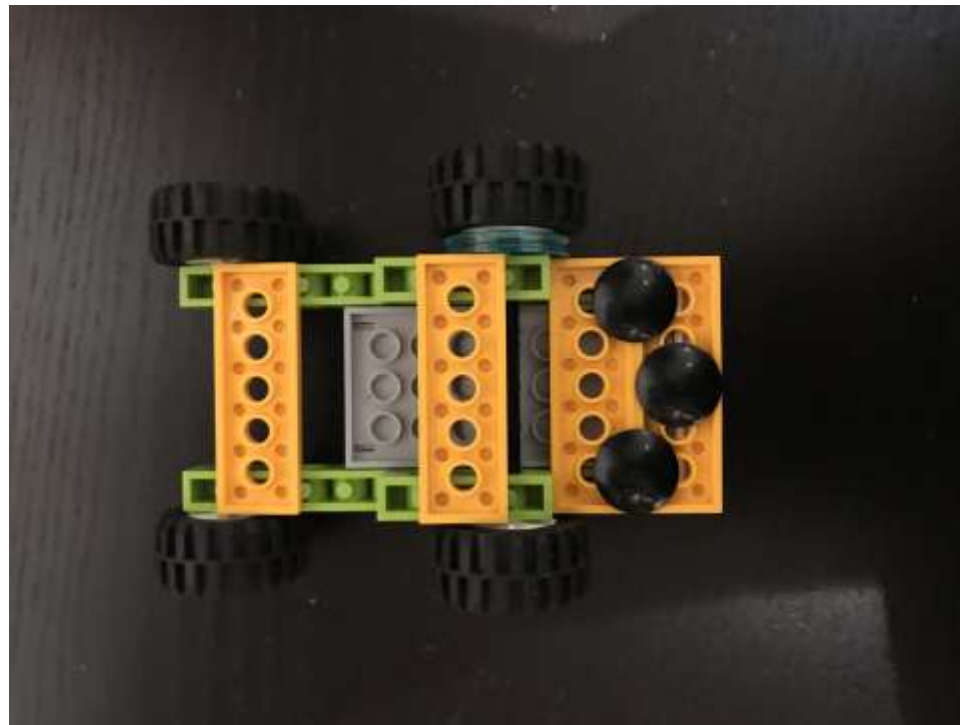

The Quade Racer

WeDo 2.0 Edition

Designed & Created by: Quade Hanks (Dec. 2017)

Top navigation bar: Home, Language, Settings, Camera, Document, Help, Bluetooth (LEGO Technic icon).

Main sequence:

- Yellow play button
- Red music note icon (21)
- Red music note icon (0)
- Red music note icon (21)
- Red music note icon (0)
- Red music note icon (21)
- Red music note icon (0)
- Red music note icon (22)
- Green CD/DVD icon (5)

Right side: Stop button (red square on yellow background).

Bottom navigation bar:

- White robot icon
- Hourglass icon
- White robot icon with X
- White robot icon with refresh
- White robot icon with refresh
- White robot icon with CD/DVD
- Red music note icon
- Red social media icon
- Red social media icon (123)
- Signal strength icon
- Microphone icon (7)

The image shows a sequence of 11 blocks in a programming environment. The blocks are arranged in a single row and are color-coded: red for music and blue for social media, green for actions and effects. Each block has a numerical value below it.

Additional interface elements include a top toolbar with icons for home, language, settings, camera, and help; a top-right corner with a blue button featuring a white robot head and a Bluetooth symbol; a bottom-right corner with a yellow button featuring a red square; and a bottom toolbar with icons for wipe, hourglass, wipe, rotate, rotate, image upload, music note, Twitter, a blue box with '123', a signal strength indicator, and a microphone icon with the number '6'.